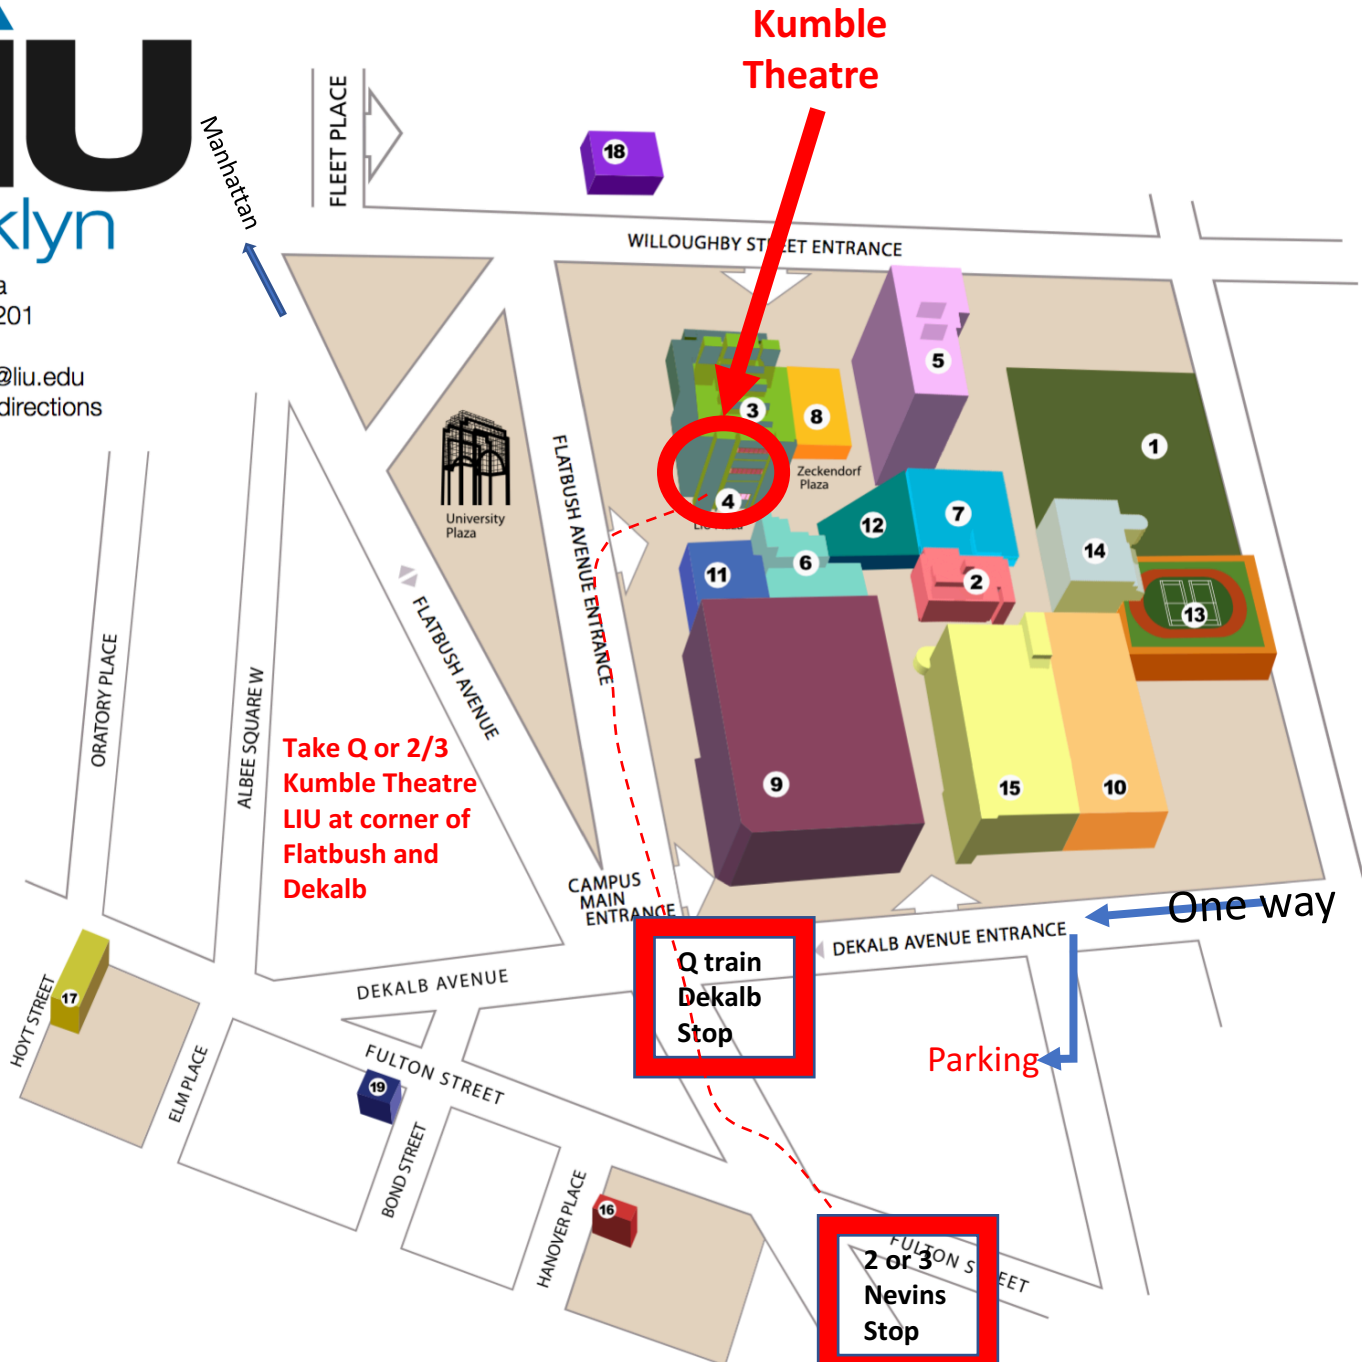

1 University Plaza
Brooklyn, NY 11201
718-488-1011
bkln-admissions@liu.edu
liu.edu/brooklyn/directions

Take Q or 2/3
Kumble Theatre
LIU at corner of
Flatbush and
Dekalb

Q train
Dekalb
Stop

2 or 3
Nevins
Stop